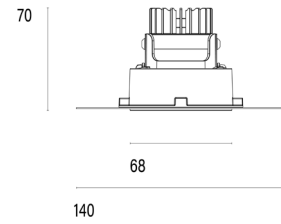

### Model

<b>Name</b>	Mono 060 Trimless Type 3
<b>Finish</b>	Structured White
<b>Area</b>	Indoor

### System

<b>Power (Luminaire)</b>	6.8W
<b>Power (System)</b>	8W
<b>Voltage</b>	240V-AC
<b>Optics</b>	Rotationally Symmetrical Direct 25°
<b>Colour Temperature</b>	3000°K
<b>Luminous Flux</b>	642lm
<b>TM30</b>	Rf95 Rg103
<b>CRI</b>	Ra98
<b>Lumen Maintenance</b>	L90 B10 50000hrs
<b>Chromacity</b>	<3 McAdam Step Ellipse
<b>Articulation</b>	Fixed
<b>Cut-Out</b>	Round 85mm x 100mm Depth
<b>Ingress Protection</b>	IP44
<b>Control Device</b>	Remote DALI (Included)
<b>Class</b>	III